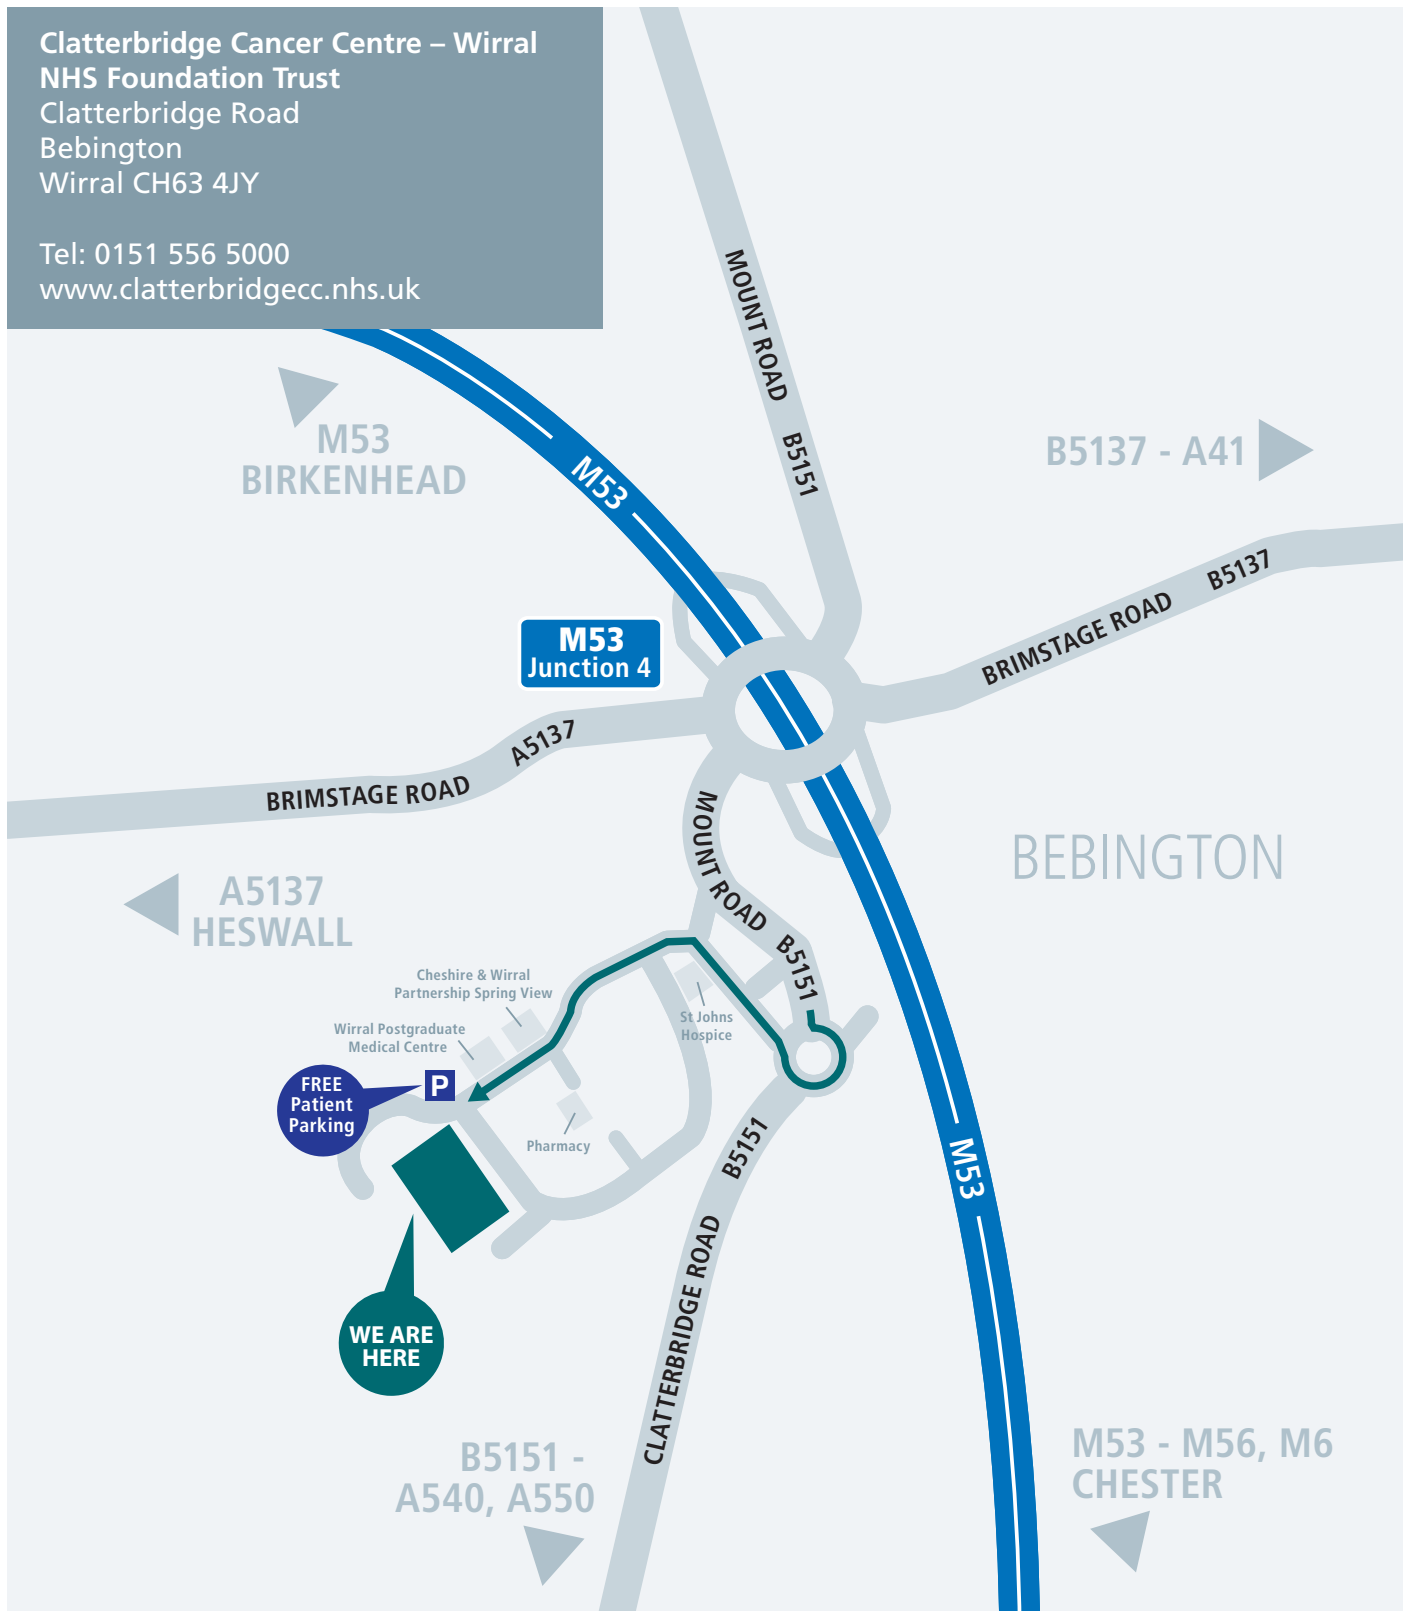

Clatterbridge Cancer Centre – Wirral
NHS Foundation Trust
Clatterbridge Road
Bebington
Wirral CH63 4JY

Tel: 0151 556 5000
www.clatterbridgecc.nhs.uk

The Clatterbridge Cancer Centre is just off junction 4 of the M53. From junction 4, follow signs for Clatterbridge Hospital. Once you enter the grounds of the hospital, go straight ahead at the small roundabout. You will find The Clatterbridge Cancer Centre at the far end of the hospital site.

At the front of the Centre's main entrance we have free car parking for patients and visitors.