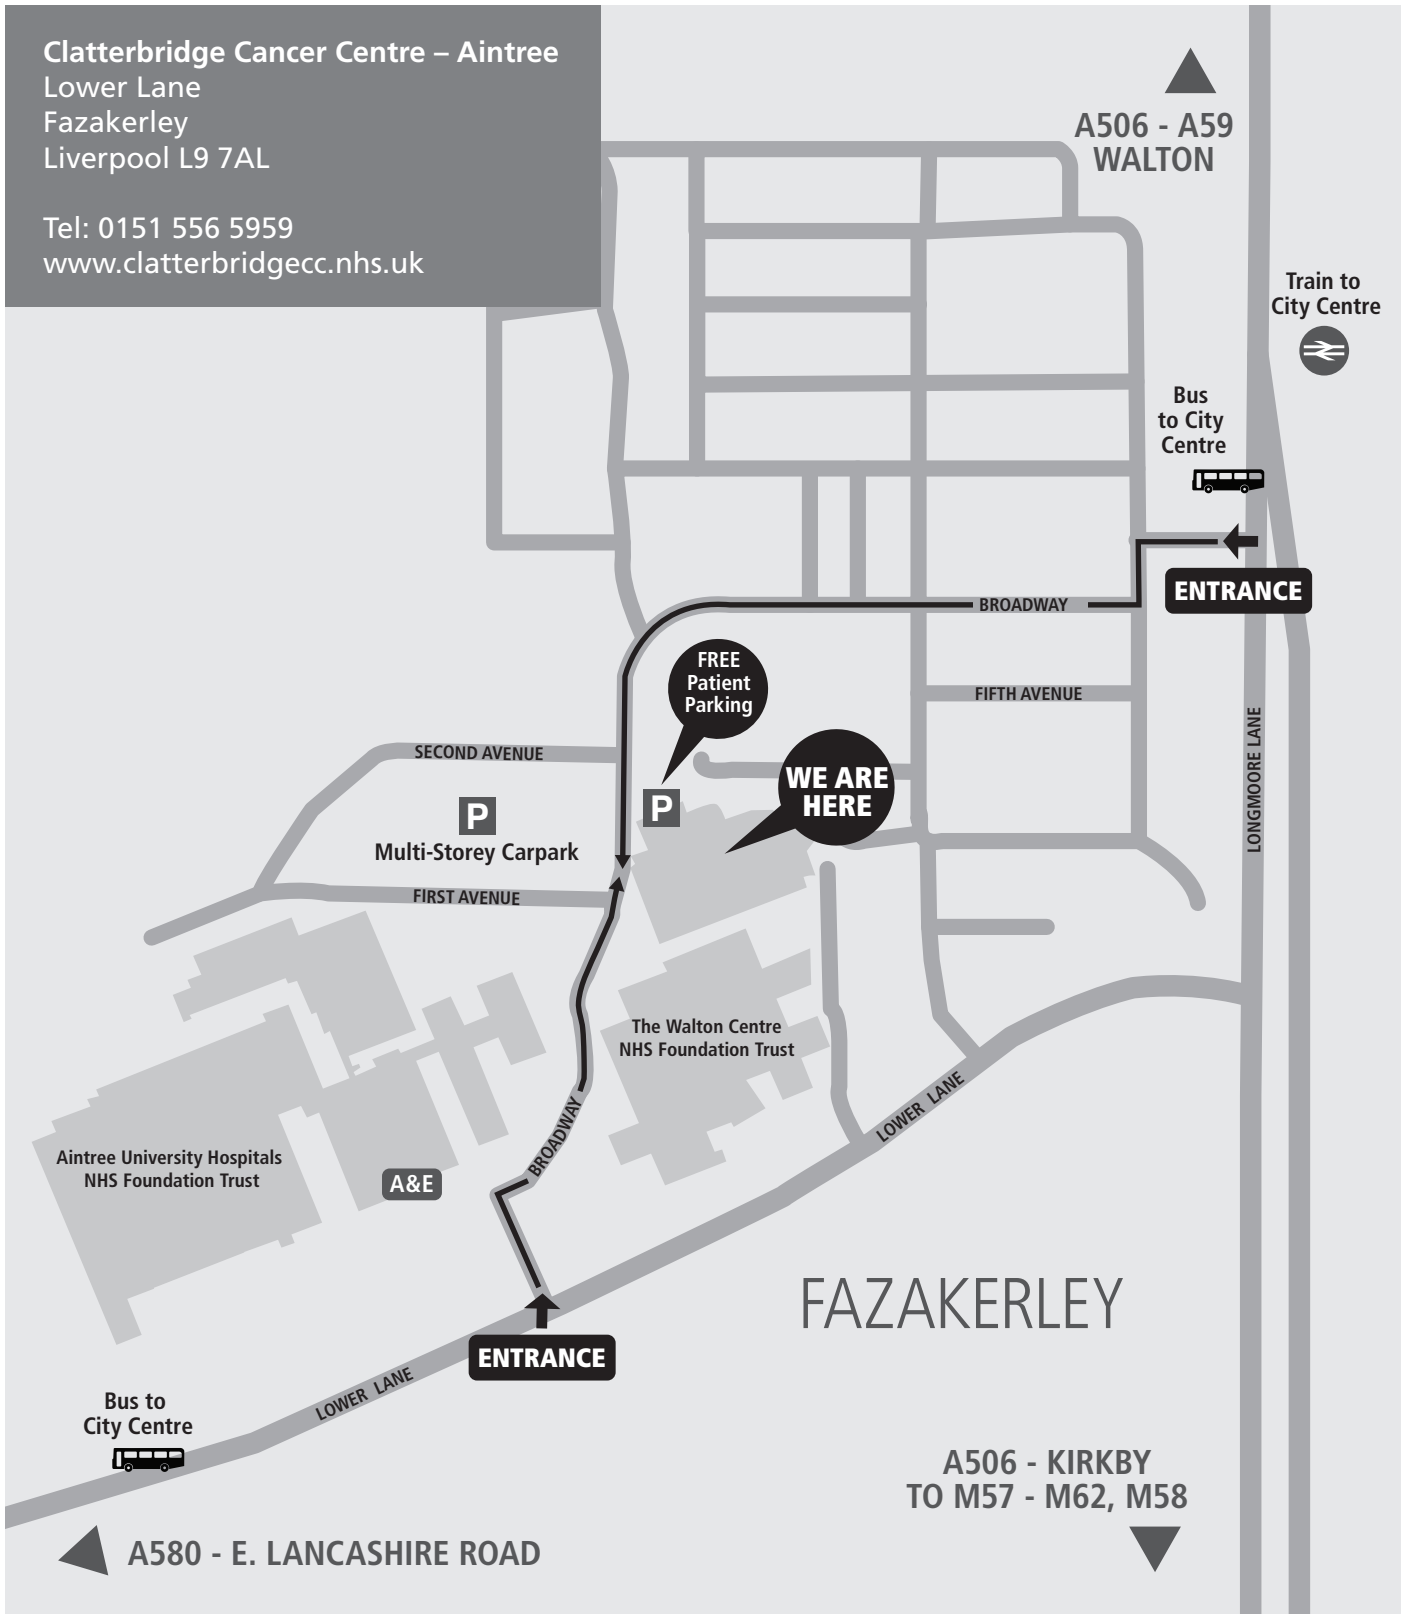

Clatterbridge Cancer Centre – Aintree
Lower Lane
Fazakerley
Liverpool L9 7AL

Tel: 0151 556 5959
www.clatterbridgecc.nhs.uk

Situated to the northeast of central Liverpool on the A506, close to Junction 6 of the M57, the Aintree University Hospitals site is easily accessible from the UK motorway network via the M6 and M62.

At the front of The Clatterbridge Cancer Centre we have free car parking for our patients and visitors accessed via the barrier, please push the button as indicated and reception staff will raise the barrier for you.