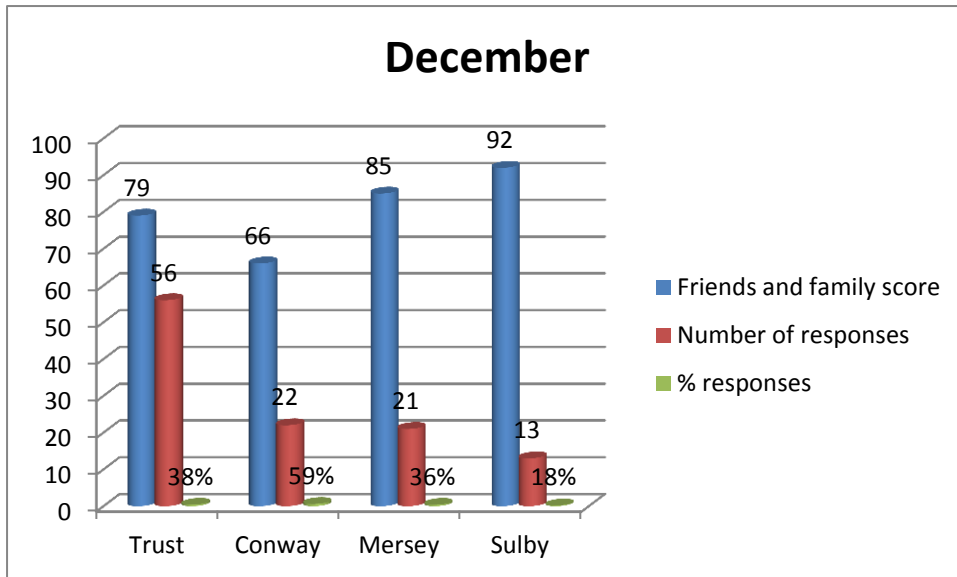

The Friends and Family test score for November for **Conway Ward** is **93**. This is based on 15 responses.

The Friends and Family test score for November for **Sulby Ward** is **92**. This is based on 26 responses.

The Friends and Family test score for December for this **Trust** is **79** This is based on 56 responses.

The Friends and Family test score for December for **Conway Ward** is **66**. This is based on 22 responses.

The Friends and Family test score for December for **Sulby Ward** is **92**. This is based on 13 responses.