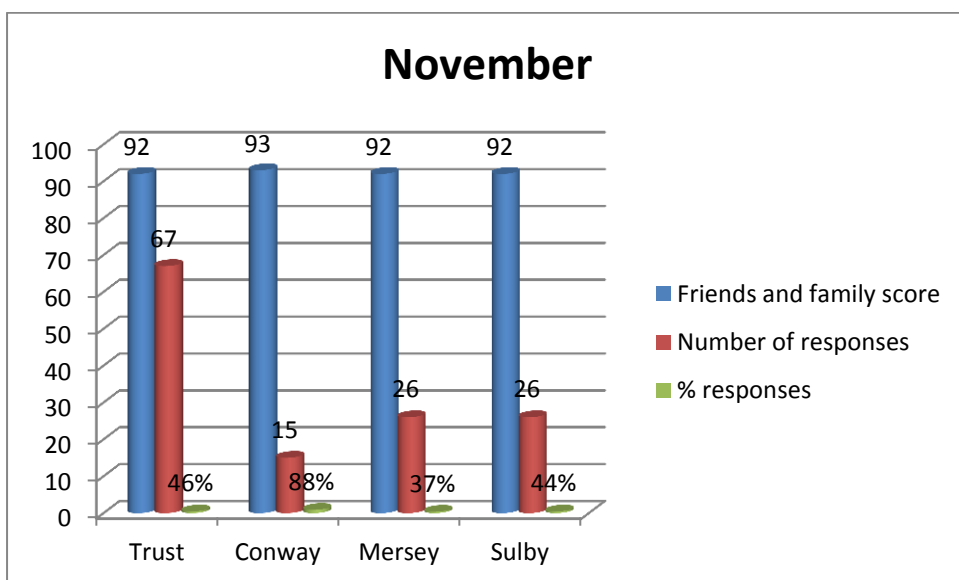

The Friends and Family test score for October for this **Trust** is **90**. This is based on 60 responses.

The Friends and Family test score for October for **Conway Ward** is **94**. This is based on 18 responses.

The Friends and Family test score for October for **Sulby Ward** is **86**. This is based on 21 responses.

The Friends and Family test score for November for this **Trust** is **92**. This is based on 67 responses.