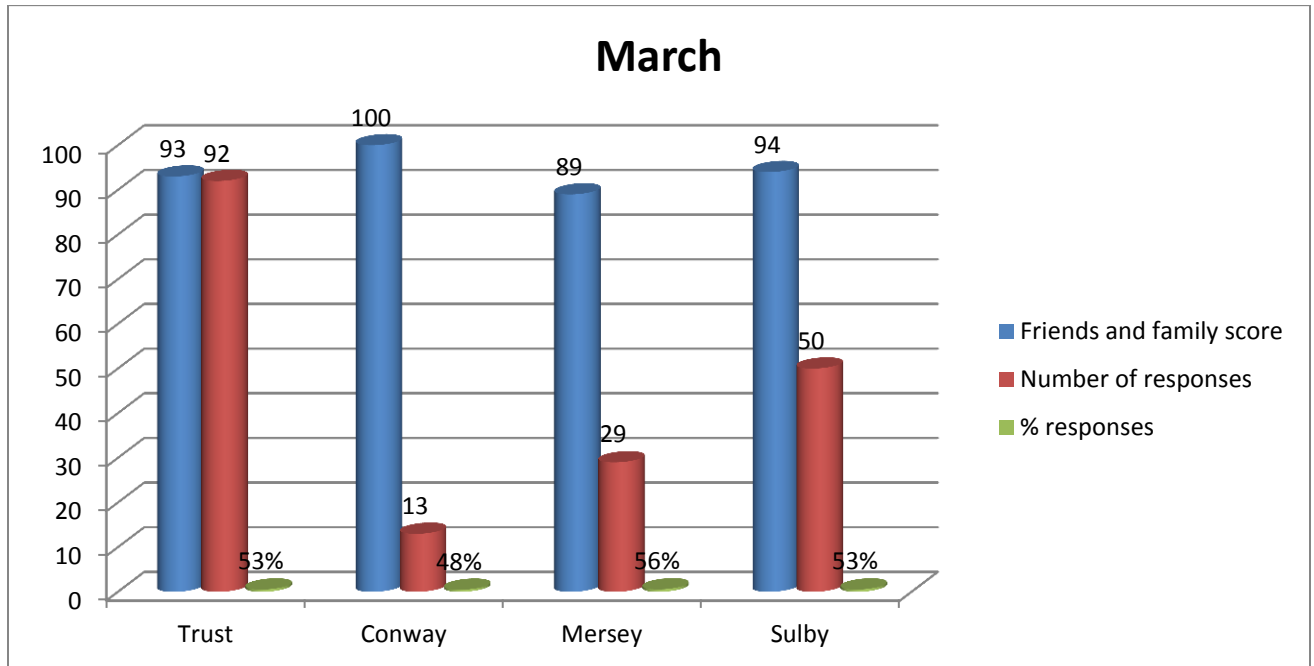

The Friends and Family Test

March

The Friends and Family test score for this month for this **Trust** is **93**. This is based on 93 responses.

The Friends and Family test score for this month for **Conway Ward** is **100**. This is based on 13 responses.

The Friends and Family test score for this month for **Mersey Ward** is **89**. This is based on 29 responses.

The Friends and Family test score for this month for **Sulby Ward** is **94**. This is based on 50 responses