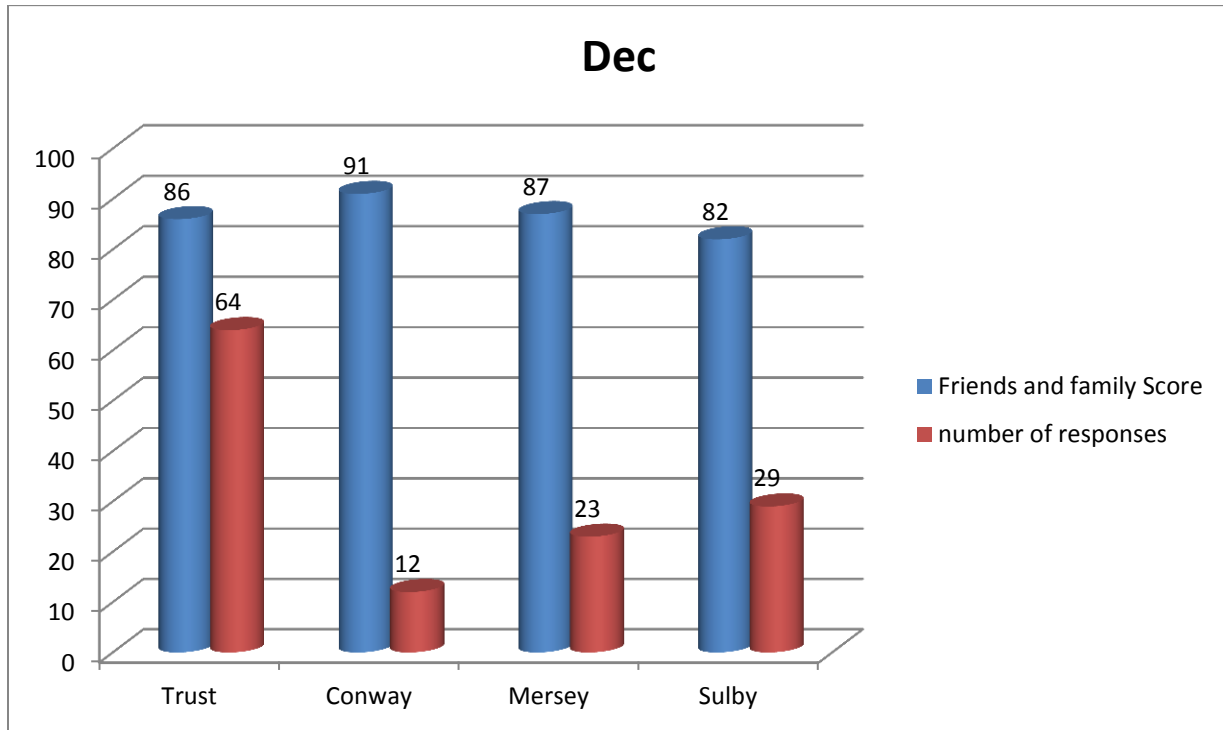

The Friends and Family Test

December

The Friends and Family test score for this month for this **Trust** is **86**. This is based on 64 responses.

The Friends and Family test score for this month for **Conway Ward** is **91**. This is based on 12 responses.

The Friends and Family test score for this month for **Mersey Ward** is **87**. This is based on 23 responses.

The Friends and Family test score for this month for **Sulby Ward** is **82**. This is based on 29 responses