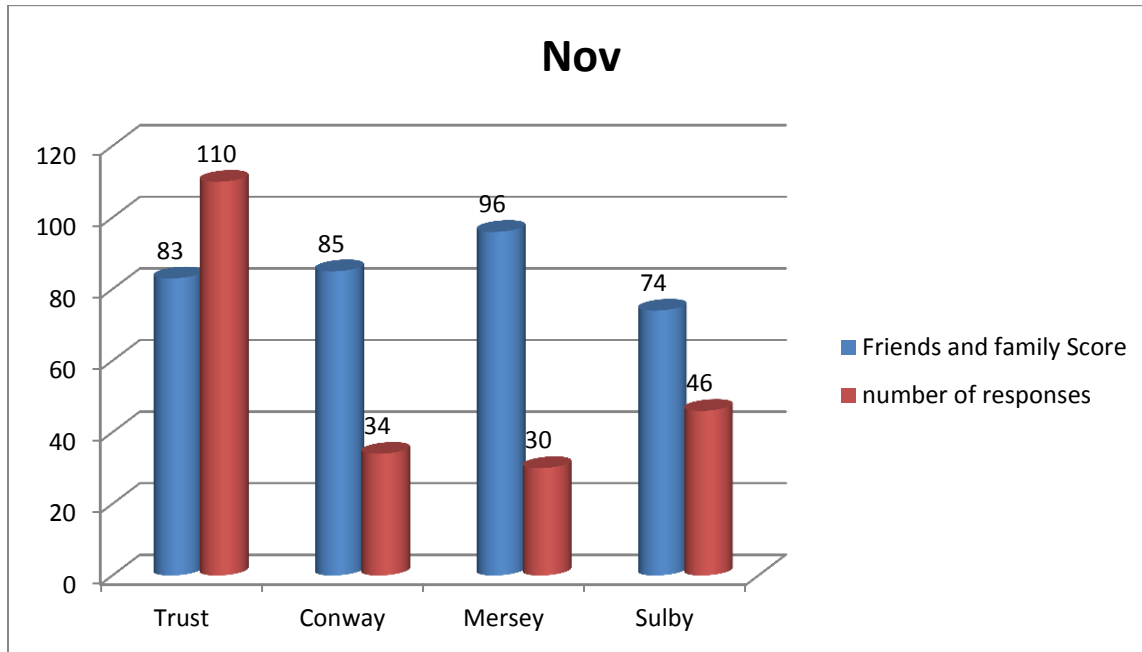

The Friends and Family Test

November

The Friends and Family test score for July for this **Trust** is **83**. This is based on 110 responses.

The Friends and Family test score for Nov for **Conway Ward** is **85**. This is based on 34 responses.

The Friends and Family test score for Nov for **Mersey Ward** is **96**. This is based on 30 responses.

The Friends and Family test score for Nov for **Sulby Ward** is **74**. This is based on 46 responses