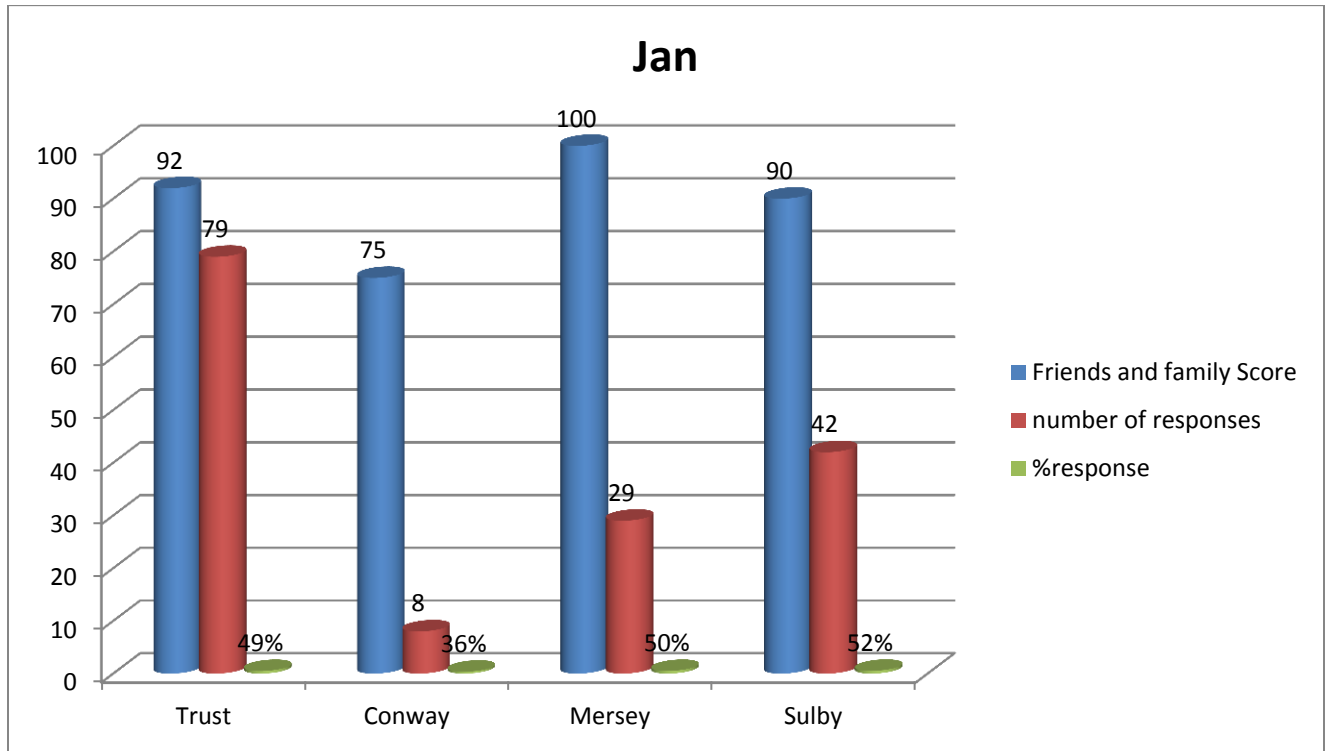

The Friends and Family Test

January

The Friends and Family test score for this month for this **Trust** is **92**. This is based on 79 responses.

The Friends and Family test score for this month for **Conway Ward** is **75**. This is based on 8 responses.

The Friends and Family test score for this month for **Mersey Ward** is **100**. This is based on 29 responses.

The Friends and Family test score for this month for **Sulby Ward** is **90**. This is based on 42 responses