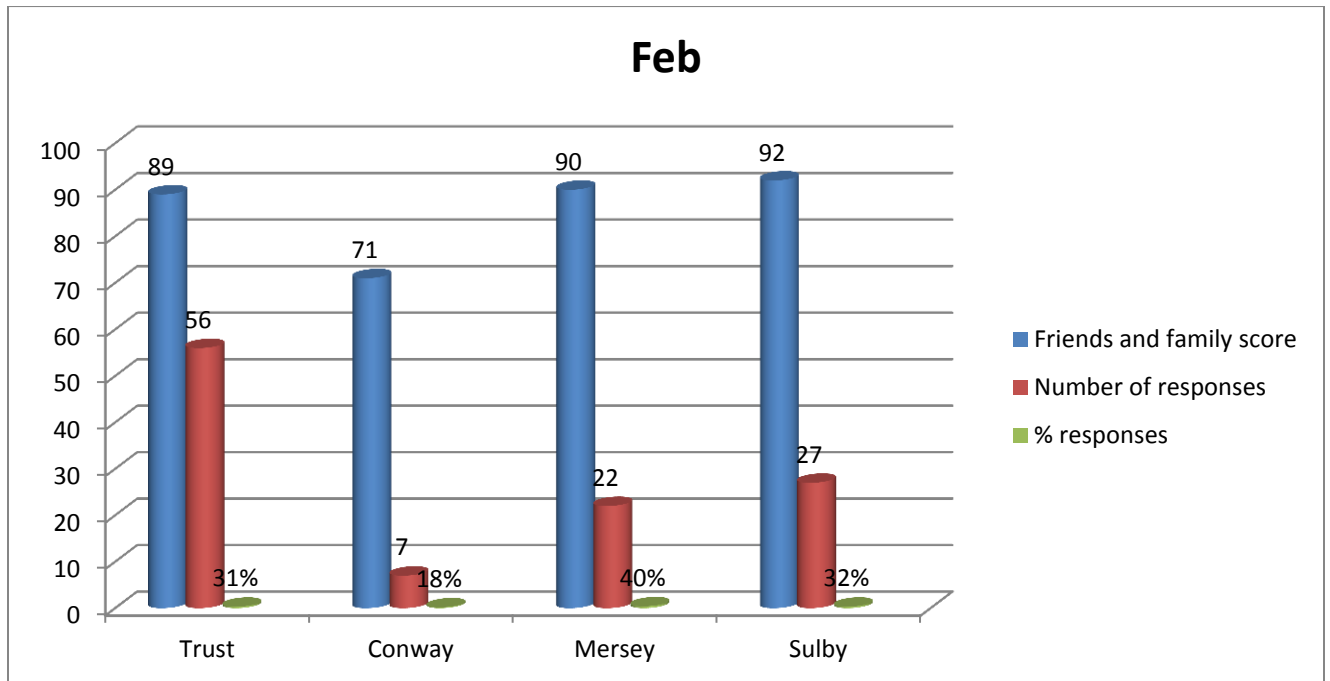

The Friends and Family Test

February

The Friends and Family test score for this month for this **Trust** is **89**. This is based on 56 responses.

The Friends and Family test score for this month for **Conway Ward** is **71**. This is based on 7 responses.

The Friends and Family test score for this month for **Mersey Ward** is **90**. This is based on 22 responses.

The Friends and Family test score for this month for **Sulby Ward** is **92**. This is based on 27 responses