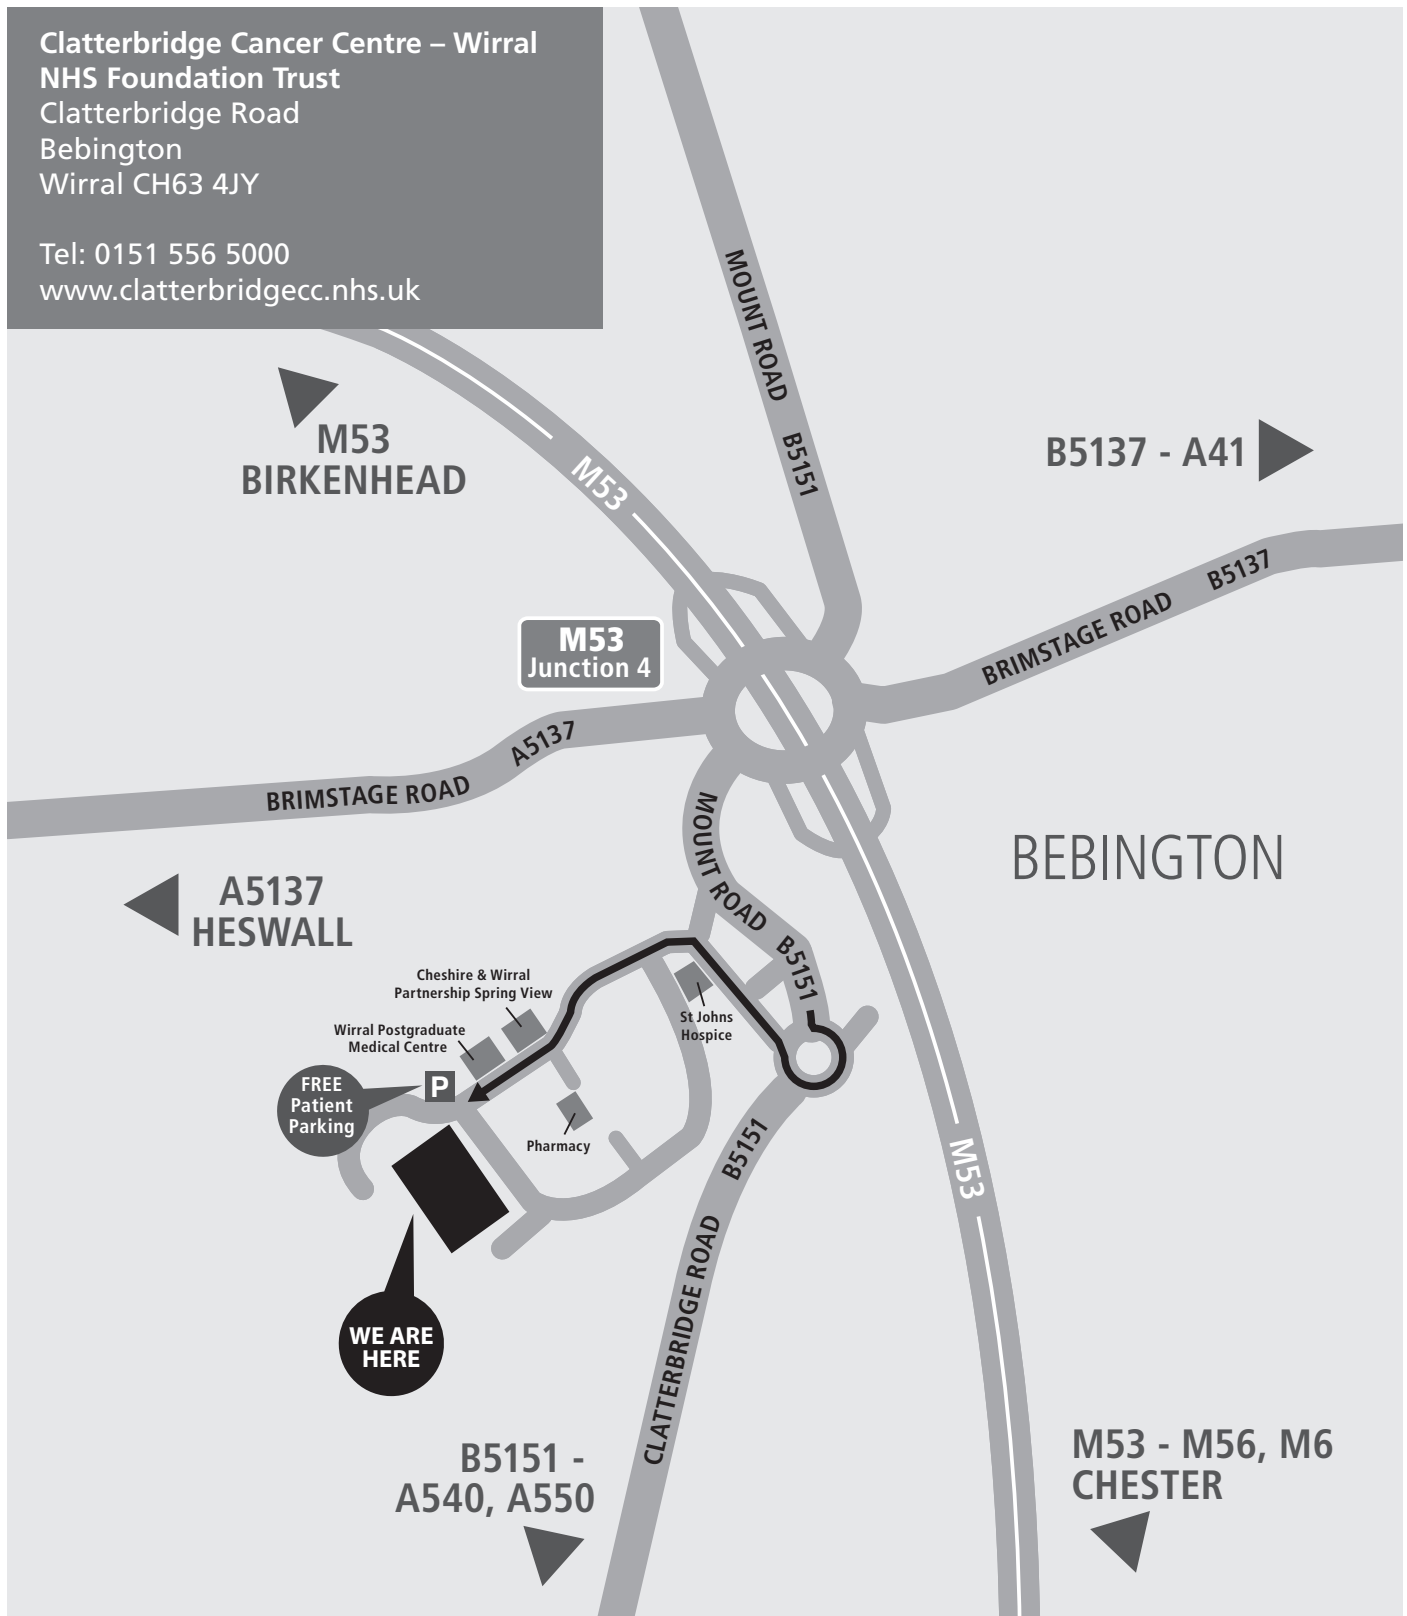

Clatterbridge Cancer Centre – Wirral
NHS Foundation Trust
Clatterbridge Road
Bebington
Wirral CH63 4JY

Tel: 0151 556 5000
www.clatterbridgecc.nhs.uk

The Clatterbridge Cancer Centre is just off junction 4 of the M53. From junction 4, follow signs for Clatterbridge Hospital. Once you enter the grounds of the hospital, go straight ahead at the small roundabout. You will find The Clatterbridge Cancer Centre at the far end of the hospital site.

At the front of the Centre's main entrance we have free car parking for patients and visitors.