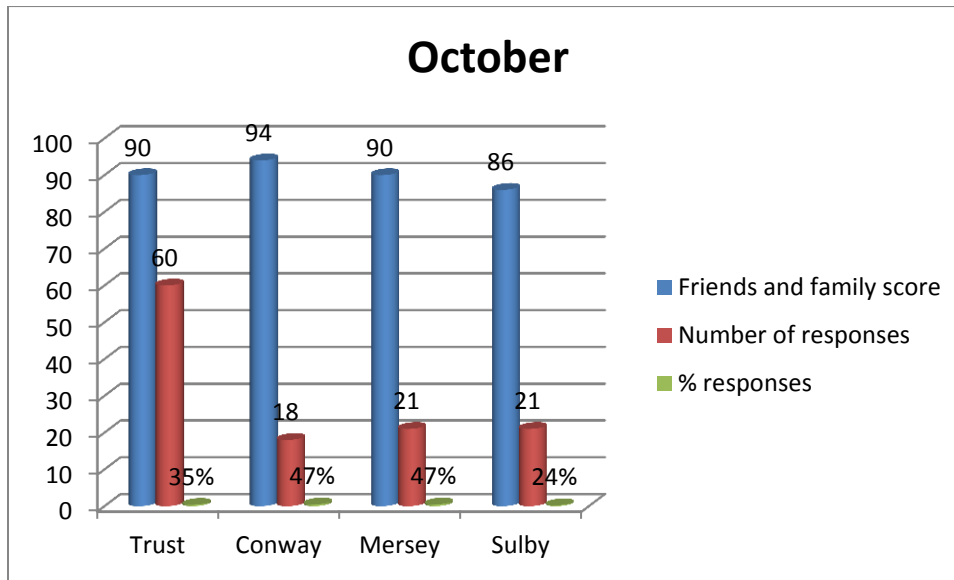

The Friends and Family Test

October

The Friends and Family test score for this month for this **Trust** is **90**. This is based on 60 responses.

The Friends and Family test score for this month for **Conway Ward** is **94**. This is based on 18 responses.

The Friends and Family test score for this month for **Mersey Ward** is **90**. This is based on 21 responses.

The Friends and Family test score for this month for **Sulby Ward** is **86**. This is based on 21 responses