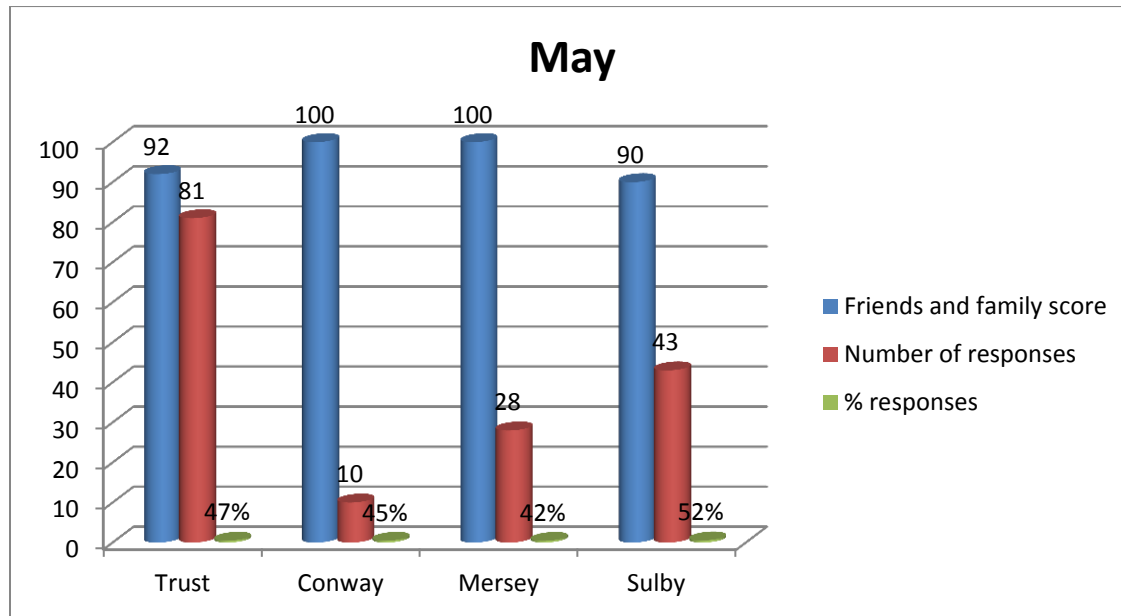

The Friends and Family Test

May

The Friends and Family test score for this month for this **Trust** is **92**. This is based on 81 responses.

The Friends and Family test score for this month for **Conway Ward** is **100**. This is based on 10 responses.

The Friends and Family test score for this month for **Mersey Ward** is **94**. This is based on 28 responses.

The Friends and Family test score for this month for **Sulby Ward** is **90**. This is based on 43 responses